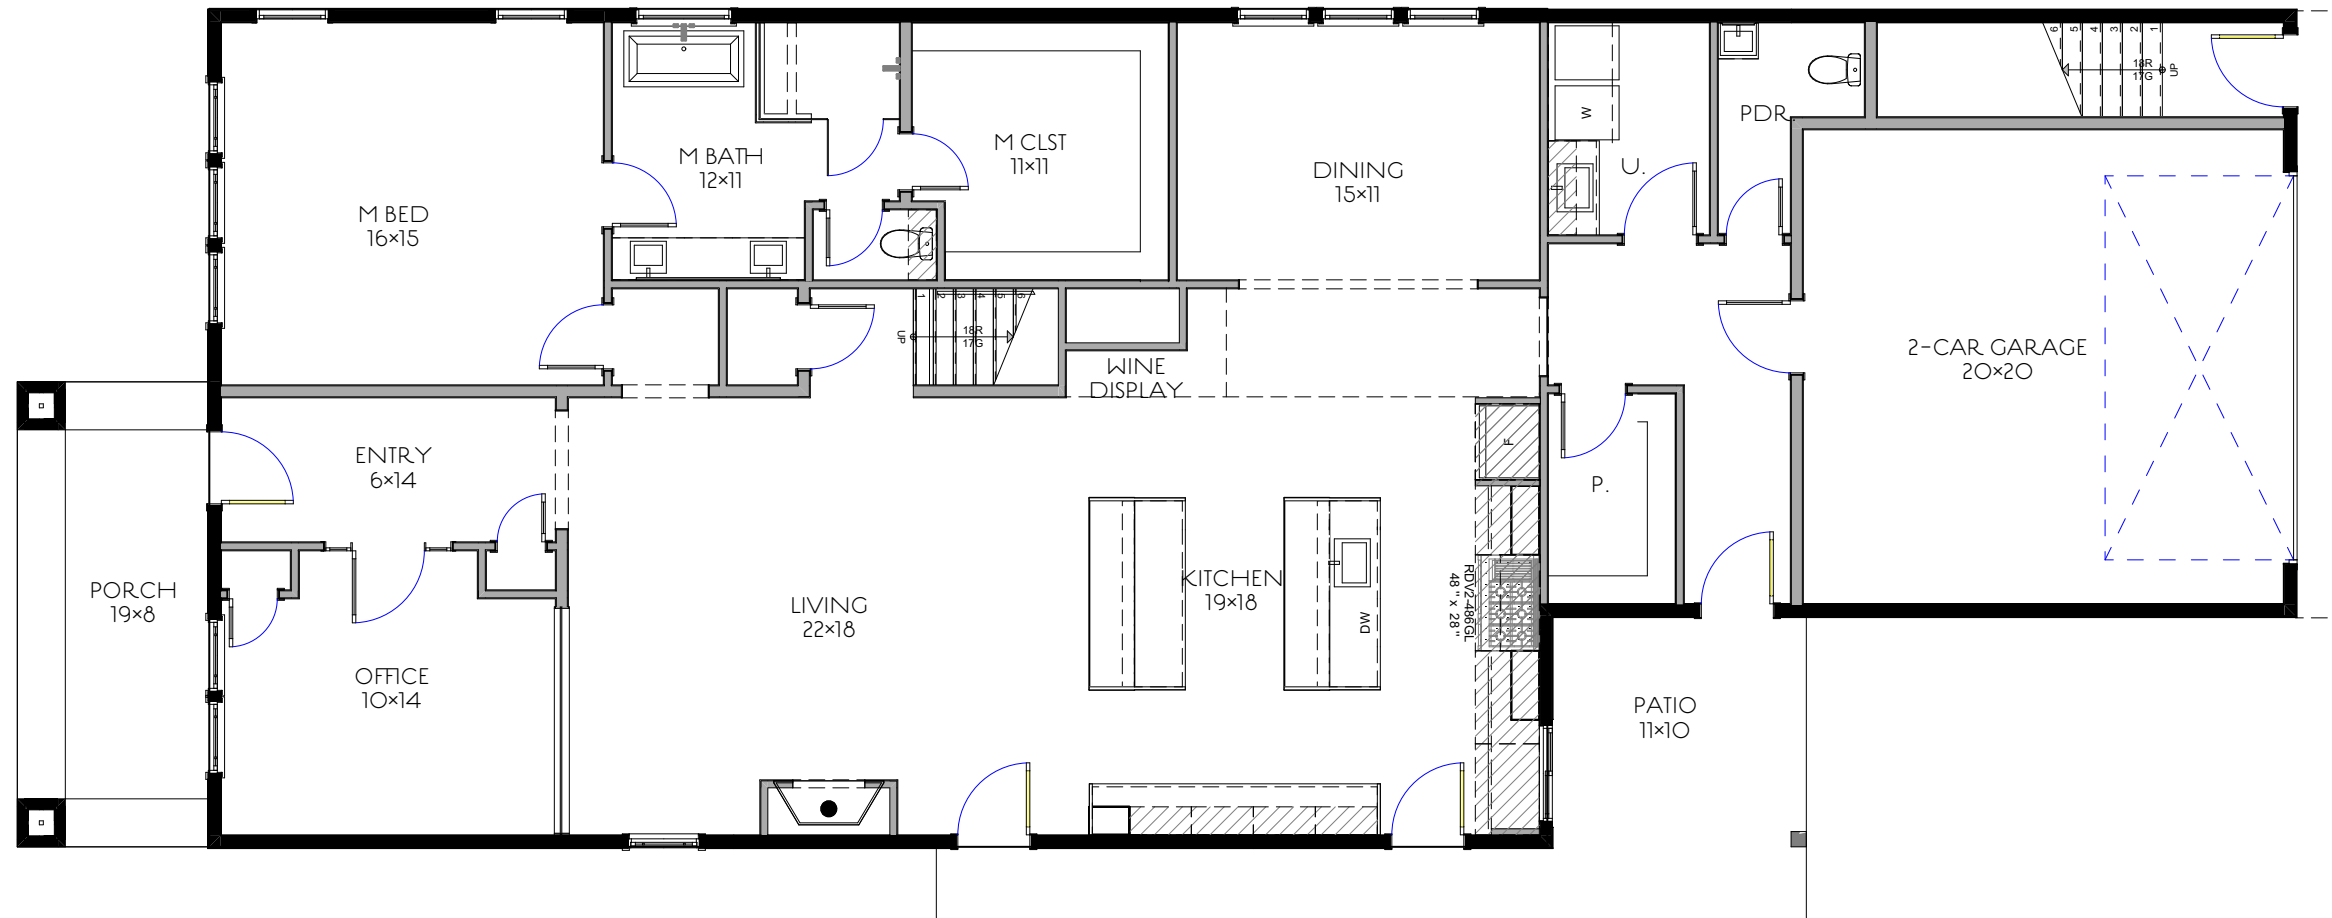

5900 Llano

5900 Llano Ave
Dallas Texas 75206
Lot 1, Block 3/1893 of
Belmont Addition

Design Status:
Design

2/20/2026

Site Plan

1

2ND FLOOR PLAN

1ST FLOOR PLAN

5900 Llano

5900 Llano Ave
Dallas Texas 75206
Lot 1, Block 3/1893 of
Belmont Addition

Design Status:
Design

2/20/2026

Floor Plans

LECOMTE HOMES

5900 Llano

5900 Llano Ave
Dallas Texas 75206
Lot 1, Block 3/1893 of
Belmont Addition

Design Status:
Design

2/20/2026

Perspectives