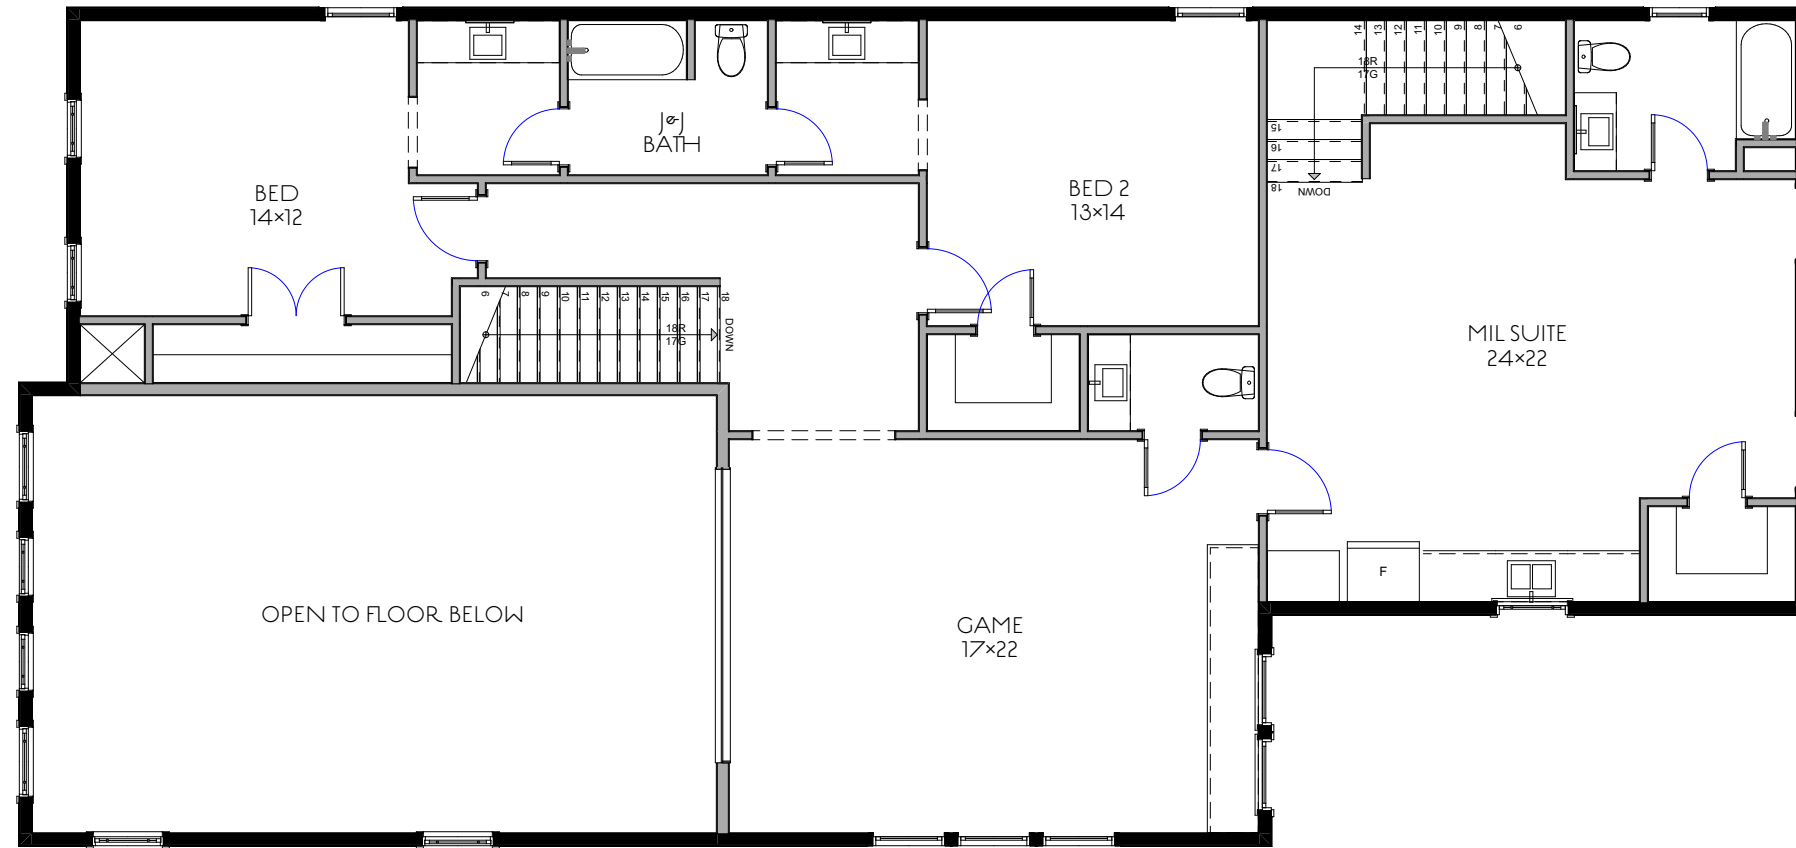

5900 Llano

5900 Llano Ave
Dallas Texas 75206
Lot 1, Block 3/1893 of
Belmont Addition

Design Status:
Design

2/20/2026

Site Plan

1

2ND FLOOR PLAN

1ST FLOOR PLAN

5900 Llano

5900 Llano Ave
Dallas Texas 75206
Lot 1, Block 3/1893 of
Belmont Addition

Design Status:
Design

2/20/2026

Floor Plans

LECOMTE HOMES

5900 Llano

5900 Llano Ave
Dallas Texas 75206
Lot 1, Block 3/1893 of
Belmont Addition

Design Status:
Design

2/20/2026

Perspectives